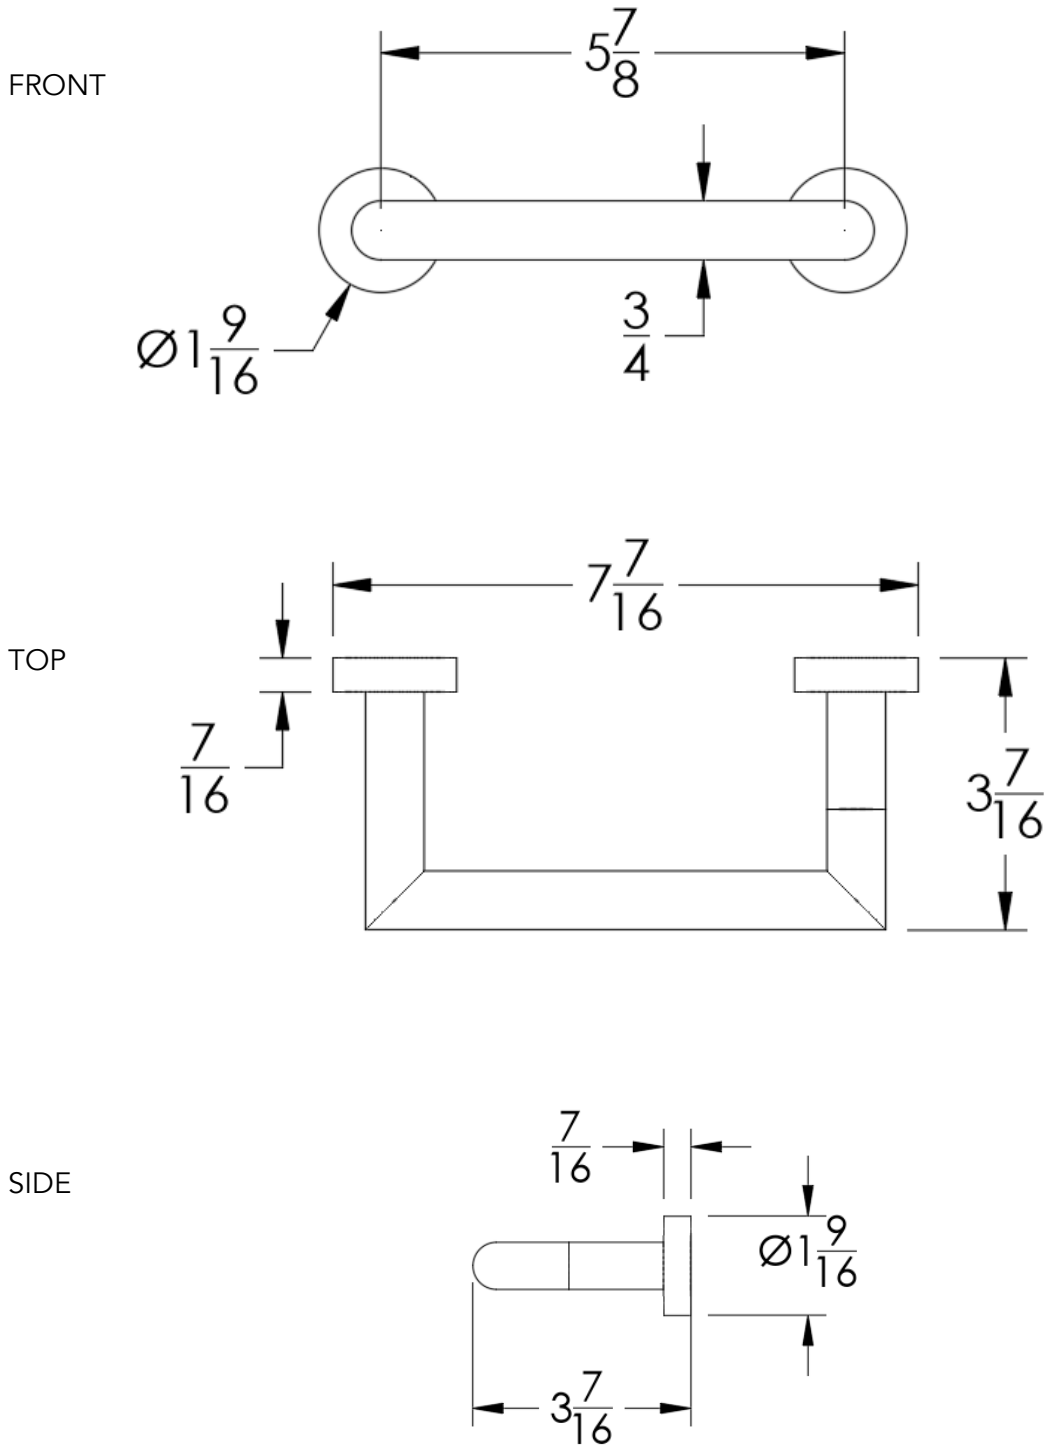

neelnox

LET
THERE
BE **DESIGN.**

FEATURES

- Premium 304 Grade Stainless Steel
- Solid Mount Construction
- Concealed Installation Hardware
- State of the art wall anchors included for installation on Dry wall or Tile

Dimensions in inches

NOTE: Dimensions subject to change without notice.